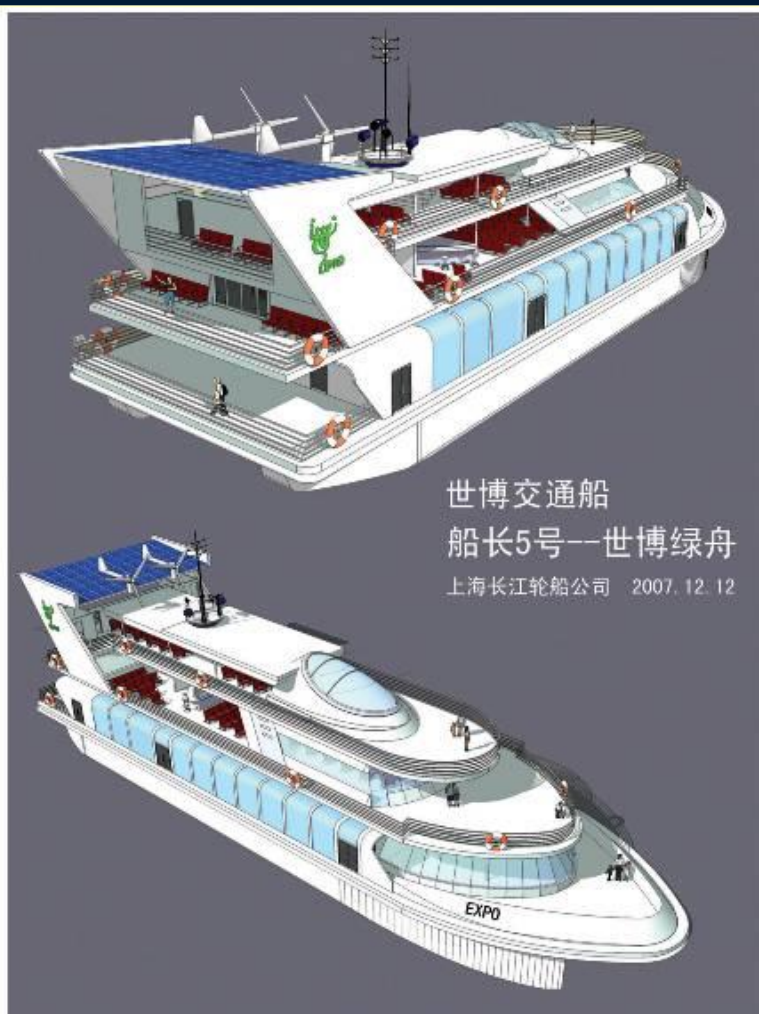

浦江游船船长八号：怒海争锋

比船长一号更大的桅杆船，59mX13m,306 客位浦江游船，2009 年竣工，参与 2010 上海世博水门间游客运输。

Pujiang cruise ship captain 8 : Master and Commander
Larger than Captain 1 mast boat, 59m × 13m, 306-seat
Pujiang cruise ship, completed in 2009, to participate in the
2010 Shanghai World Expo between the water gate tourist
transport.

Chinese palace style design, creativity reflects the culture of Jingchu, the ship was completed in 2006, 107m×14m, with 172 beds and 410 dining seats.

106m海救船外形设计
106m sea rescue ship shape design

我国沿海第一条豪华邮轮《侨乡1号》外形动画设计

The appearance animation design of the first luxury cruise ship in China's coastal area, "Qiao Xiang No. 1"

上海游艇瀛定2号外形设计
Shanghai Yachts Yingding 2# Design

天津接待接待游艇外型
Tianjin Reception yacht appearance

世博交通船
船长5号—世博绿舟
上海长江轮船公司 2007.12.12